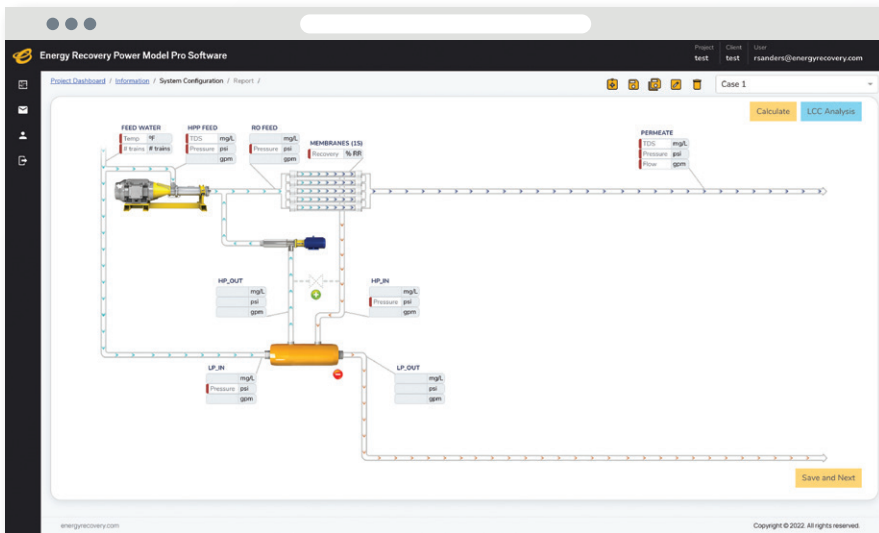

power model PRO

A cloud-based configuration tool to plan for industrial wastewater or desalination projects.

Experience a better way to design, plan, and optimize

Helping you build customizable projects and share vital information with other stakeholders, **Power Model Pro** is a secure, easy-to-use cloud-based product configurator tool that allows you to optimize the hydraulic pumping system of a reverse osmosis system using our products.

After establishing our award-winning PX® Pressure Exchanger® products as a critical component for desalination systems, it has been our goal to provide a tool that gives you the power to design and select suitable Energy Recovery products, predict equipment performance, and determine energy consumption. Power Model Pro features an easy-to-use interface where you provide information on your project. It will generate a report that will help us guide your project with our team, making the estimation and proposal process for industrial wastewater or desalination projects easier than ever before.

POWER MODEL PRO BENEFITS

- All-in-one platform that enables energy recovery device (ERD) and pump selection and performance projection, without need for external software
- Cloud-based platform that's secure and protected
- Featuring a wide range of our products to design a configuration that works for your needs
- Delivers shareable report that includes potential energy savings